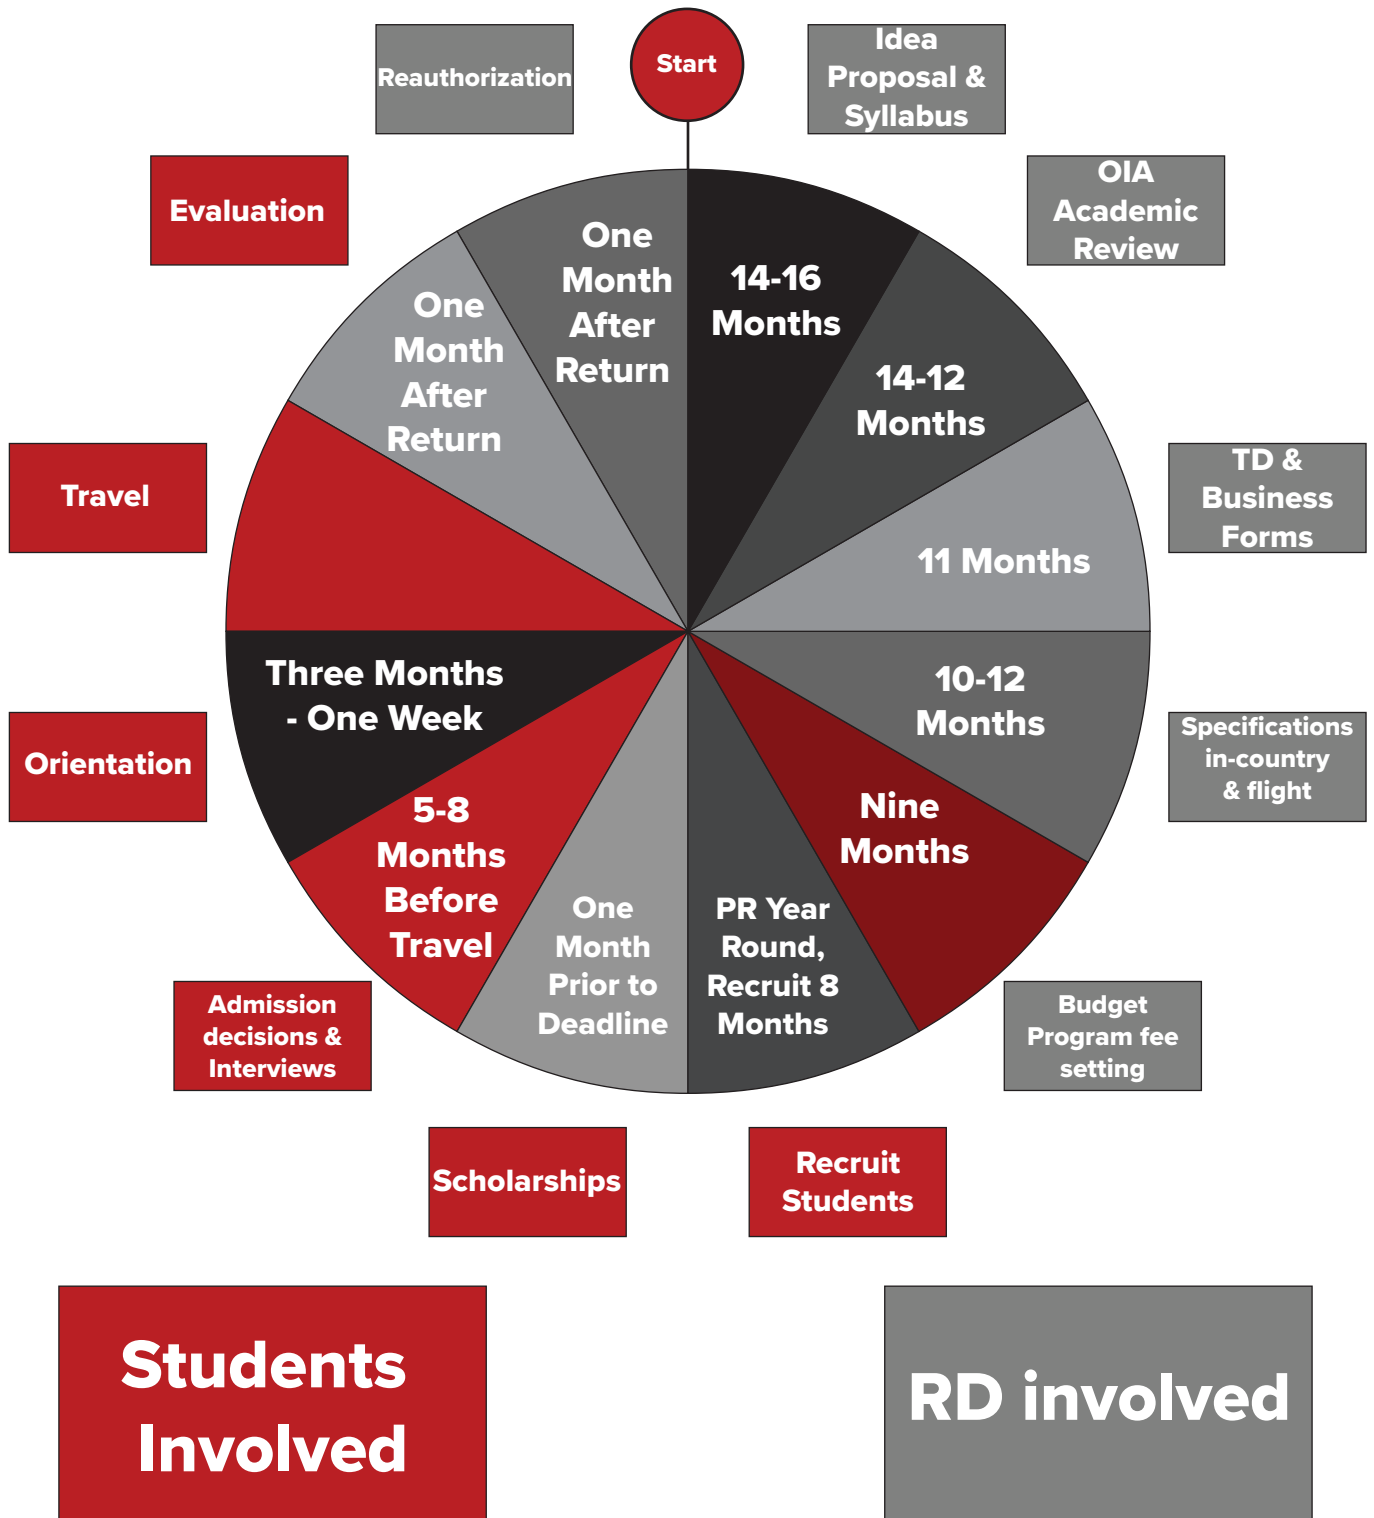

Education Abroad Program Life Cycle

THE OHIO STATE UNIVERSITY

COLLEGE OF FOOD, AGRICULTURAL,
AND ENVIRONMENTAL SCIENCES

RD = Resident Director